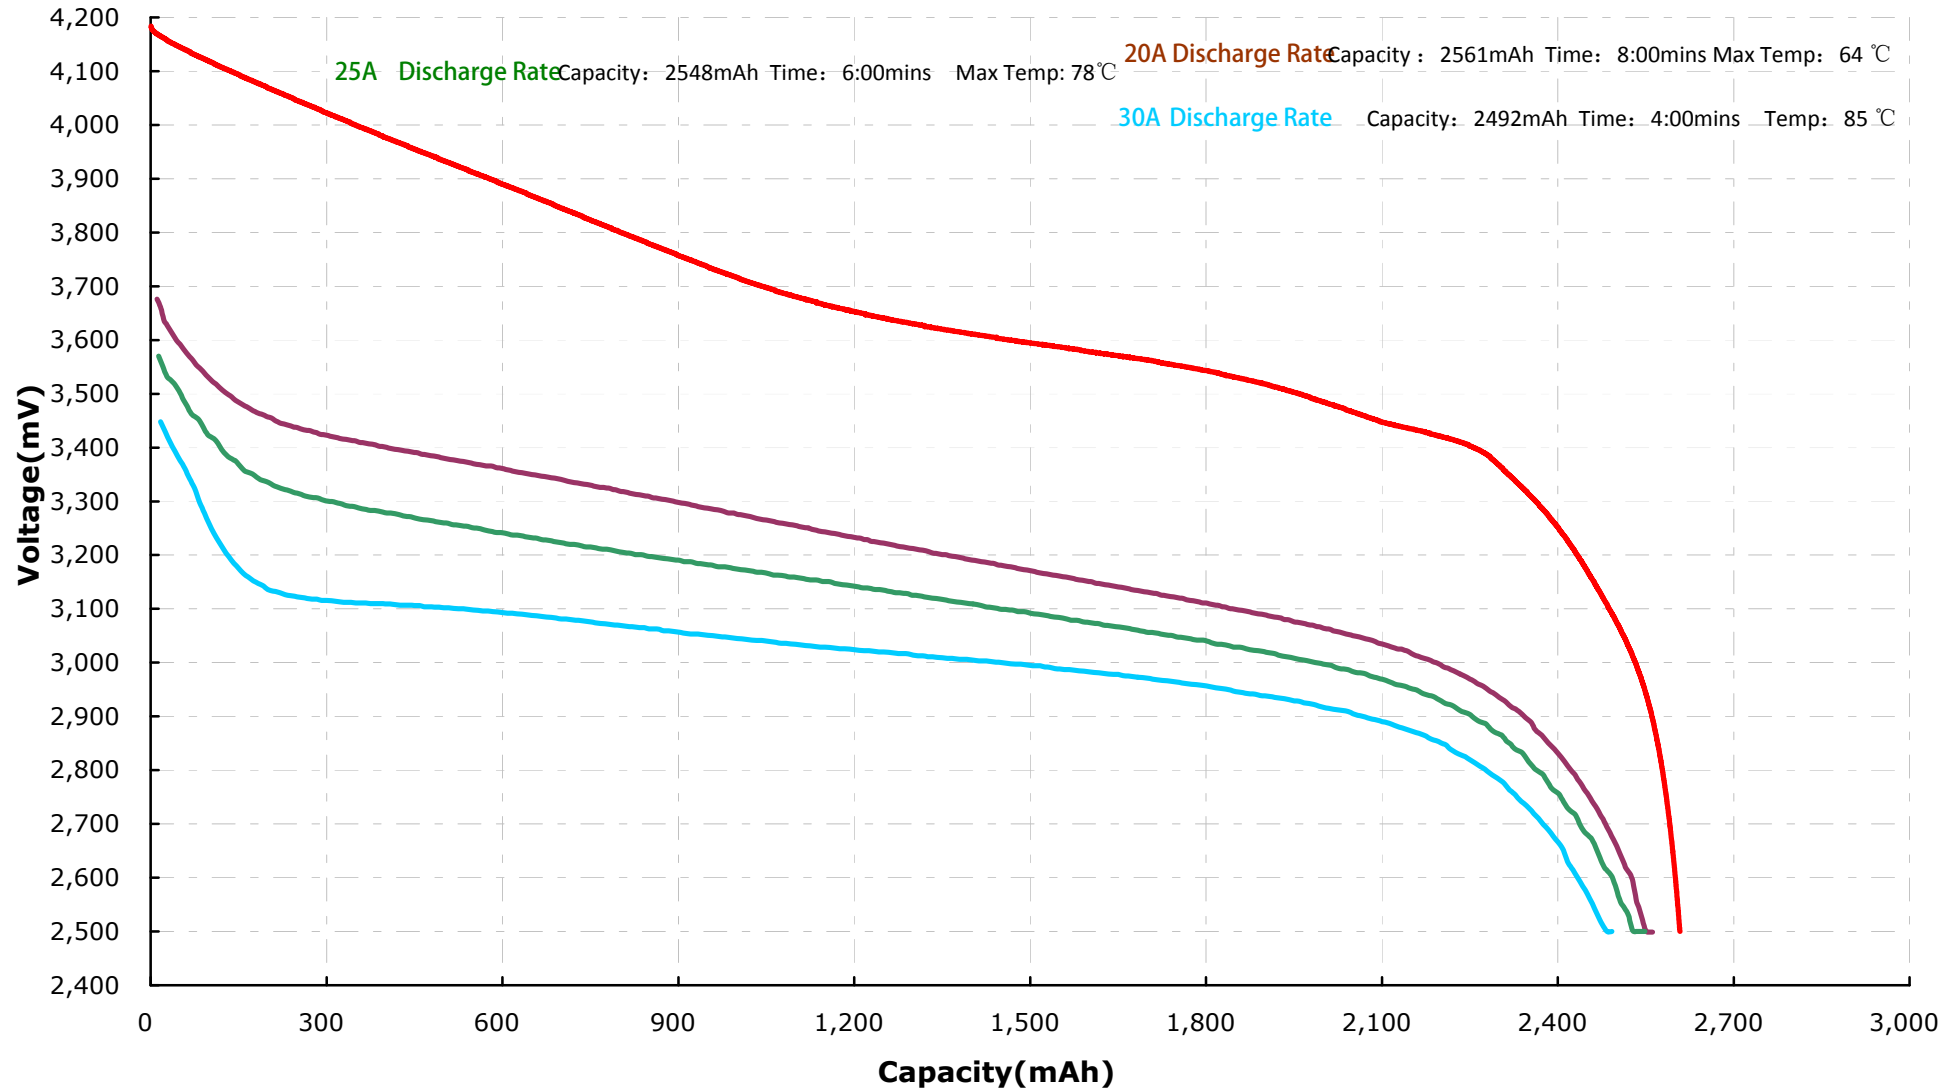

# Aspire INR18650-2600mAh Continuous Discharge Chart

Note: The lowest capacity is 0.2c. When being discharged the rates capacity values can vary from 100mah.  
备注：最小容量指的是0.2C充放电，放出来的最小容量，容量公差在100mAh以内；未注明充电方式均以0.2C作为充电方式。