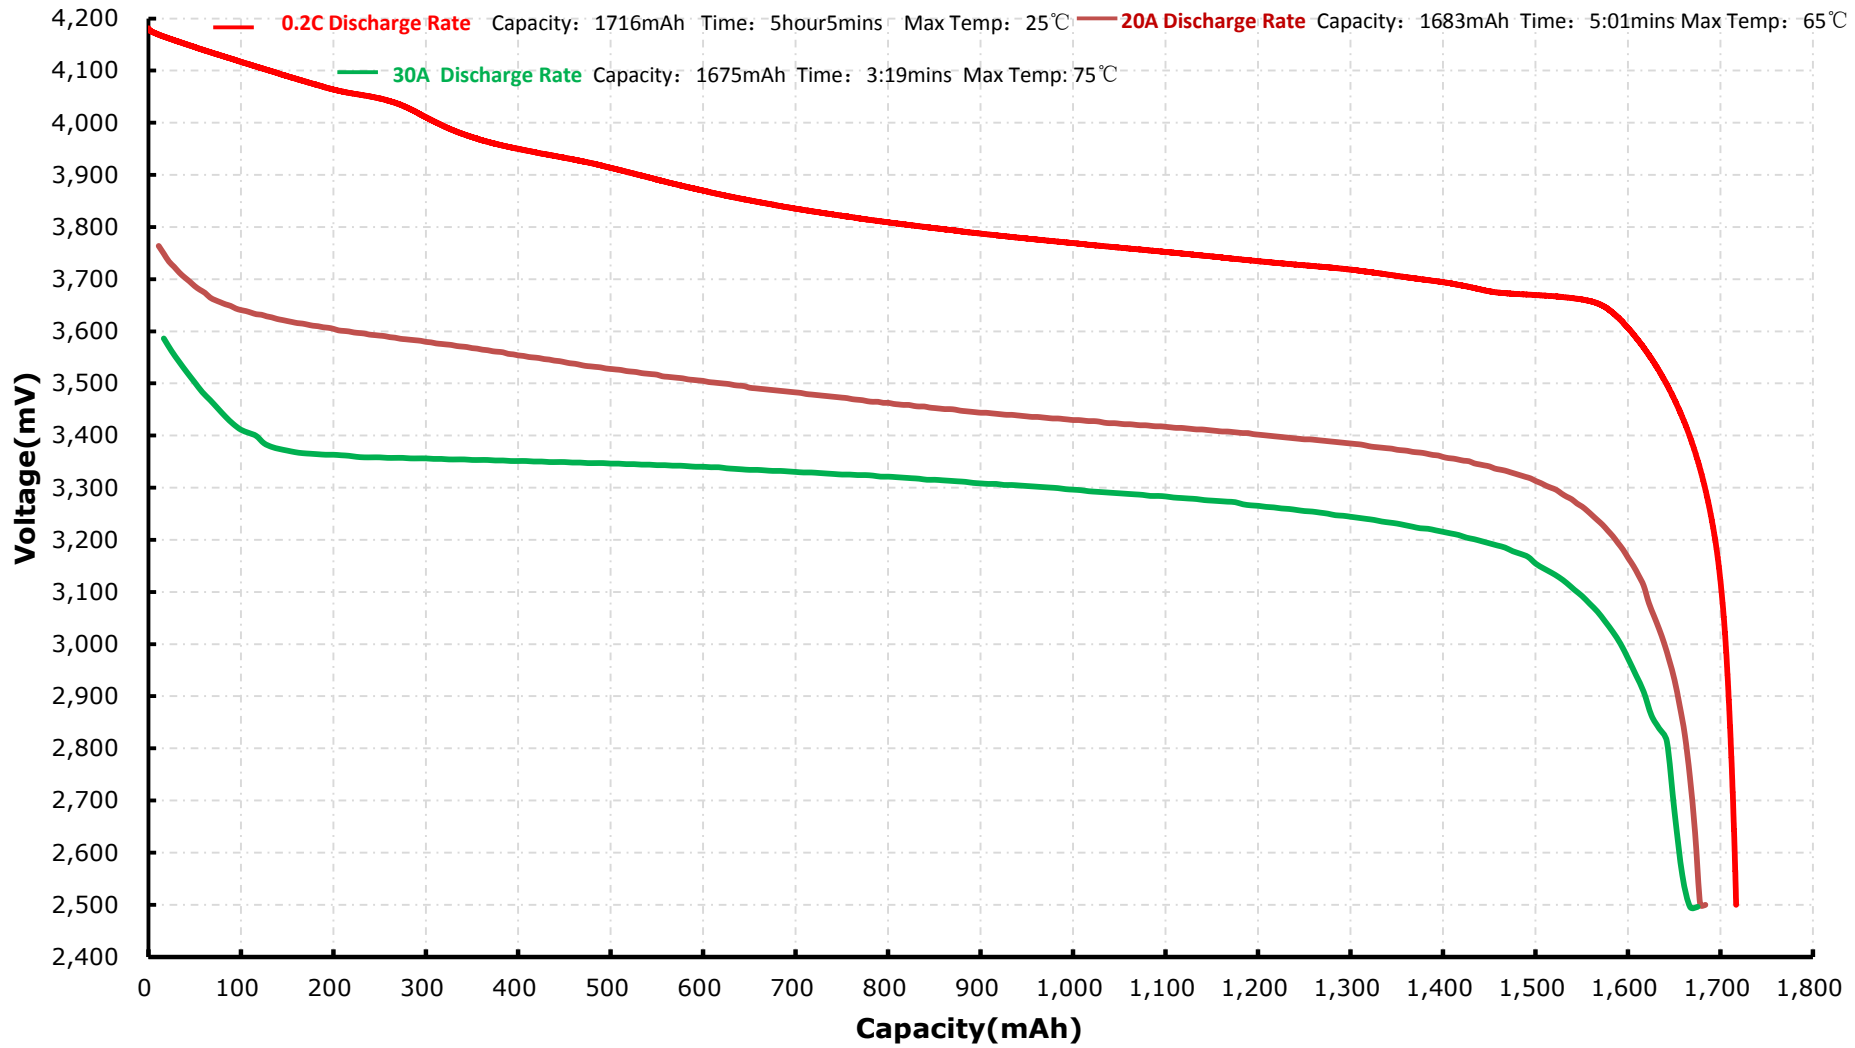

Aspire INR18650 1800mAh Continuous Discharge Chart

Note: The lowest capacity is 0.2c. When being discharged the rates capacity values can vary from 100mah.
备注：最小容量指的是0.2C充放电，放出来的最小容量，容量公差在100mAh以内；未注明充电方式均以0.2C作为充电方式。