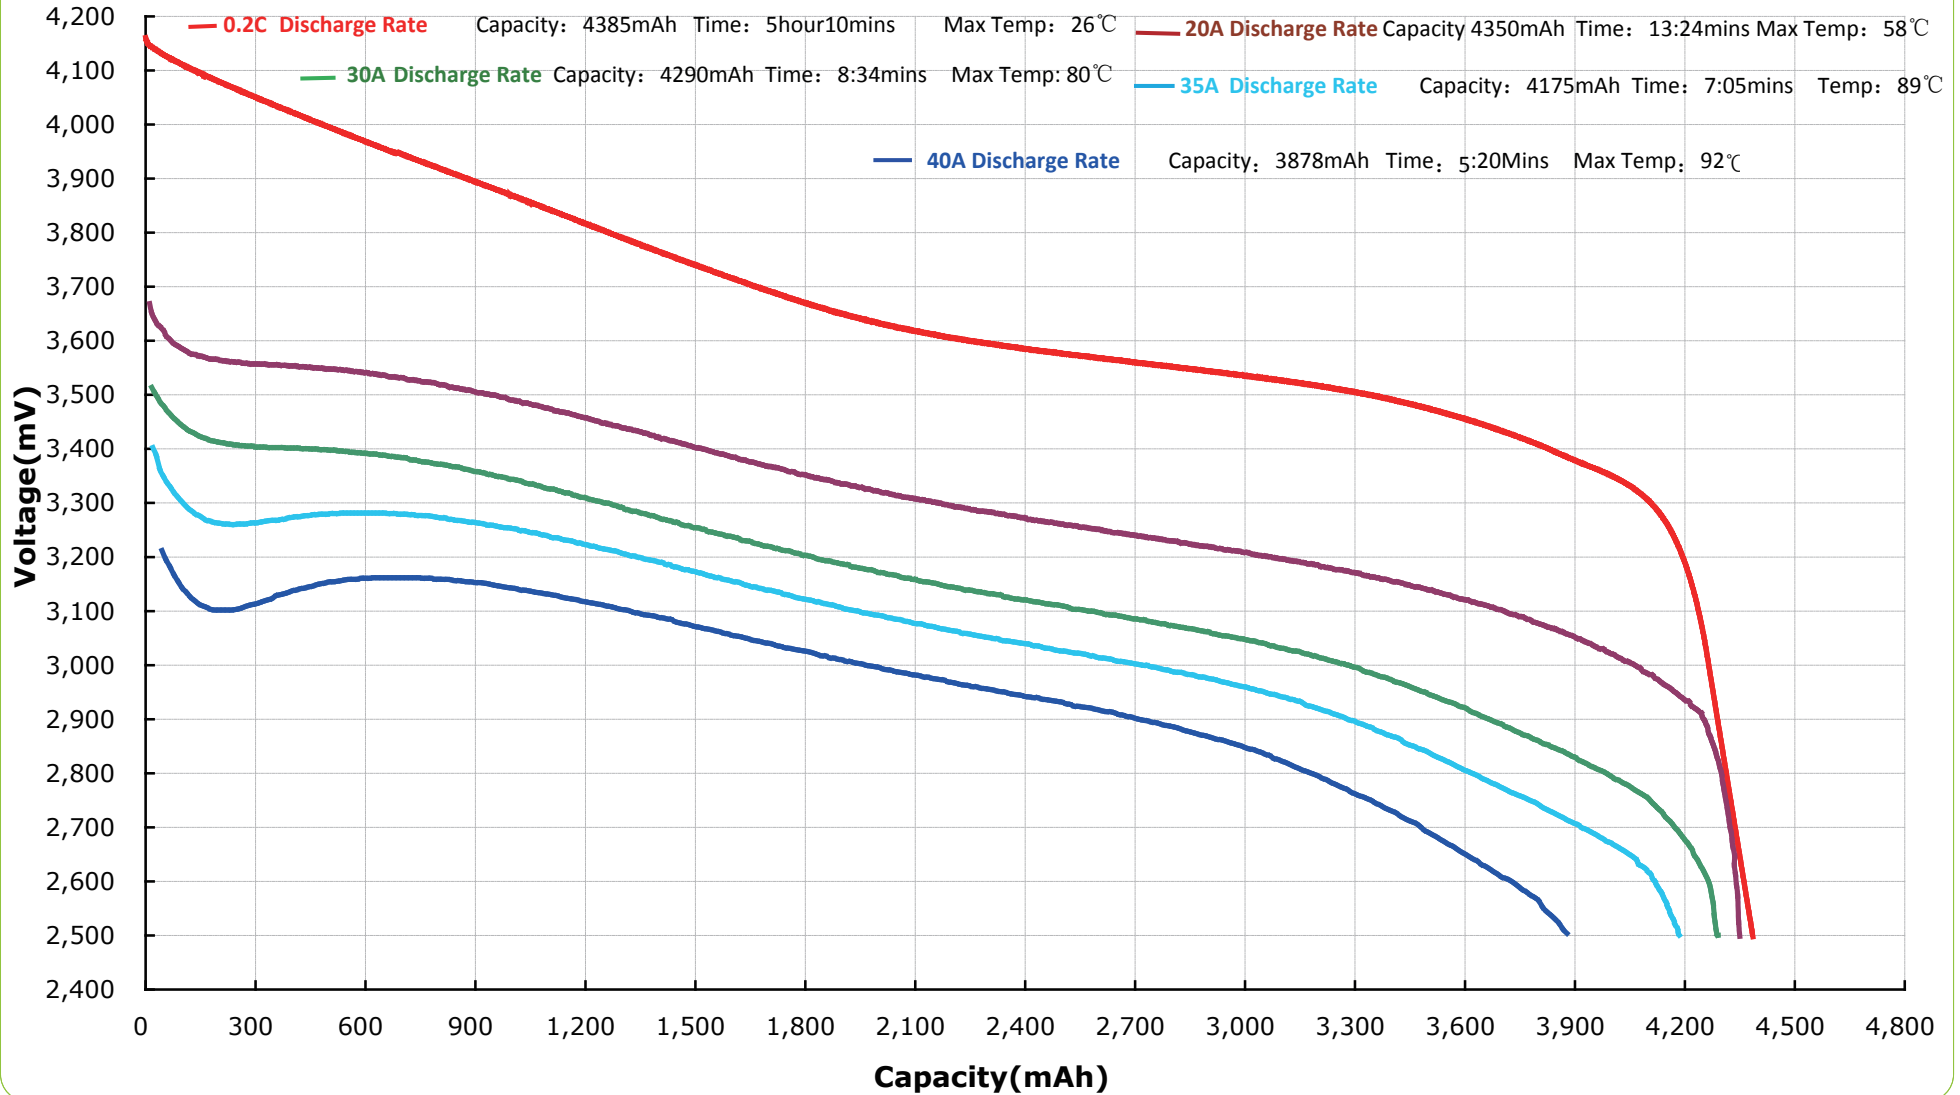

# Aspire INR26650 4300mAh Continuous Discharge Chart

Note: The lowest capacity is 0.2c. When being discharged the rates capacity values can vary from 100mah.