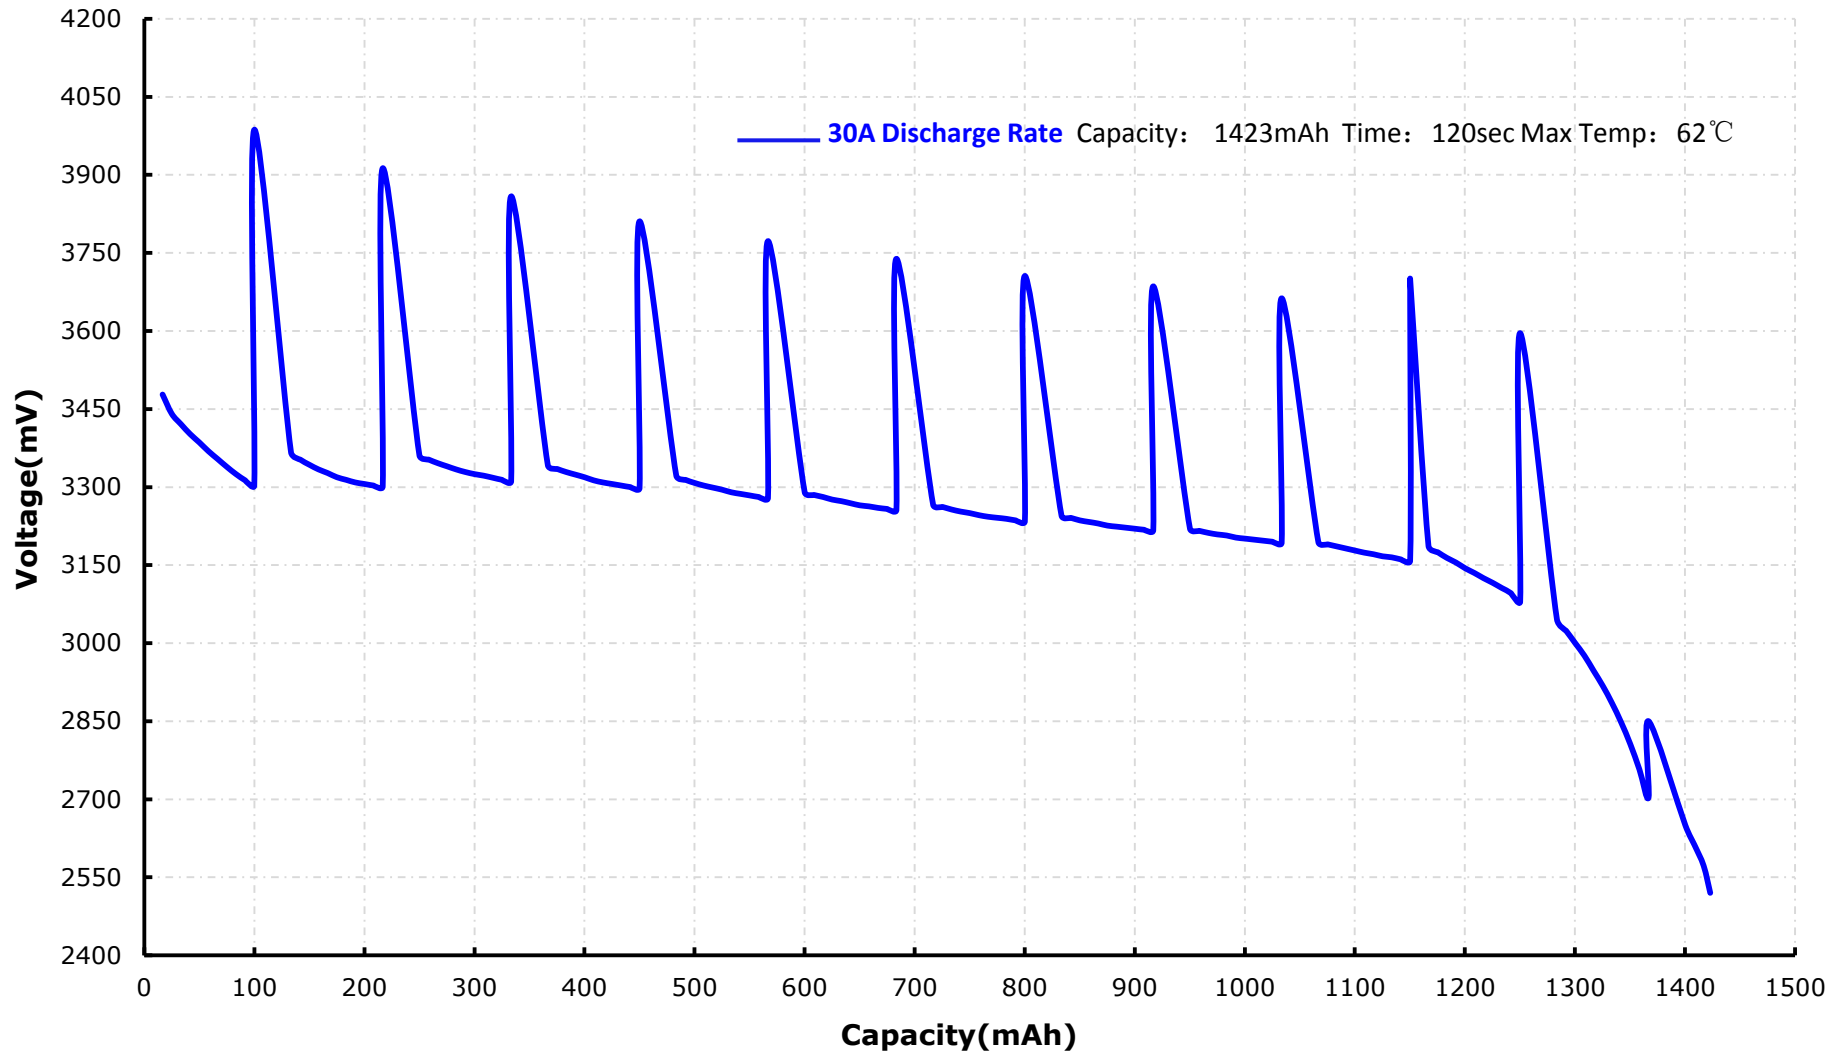

# Aspire INR18650 1800mAh Pulse Rate Discharge Chart

0.5C full charge, 20A/30A/35A/40A discharge, Pull 10s, rest 5s ;