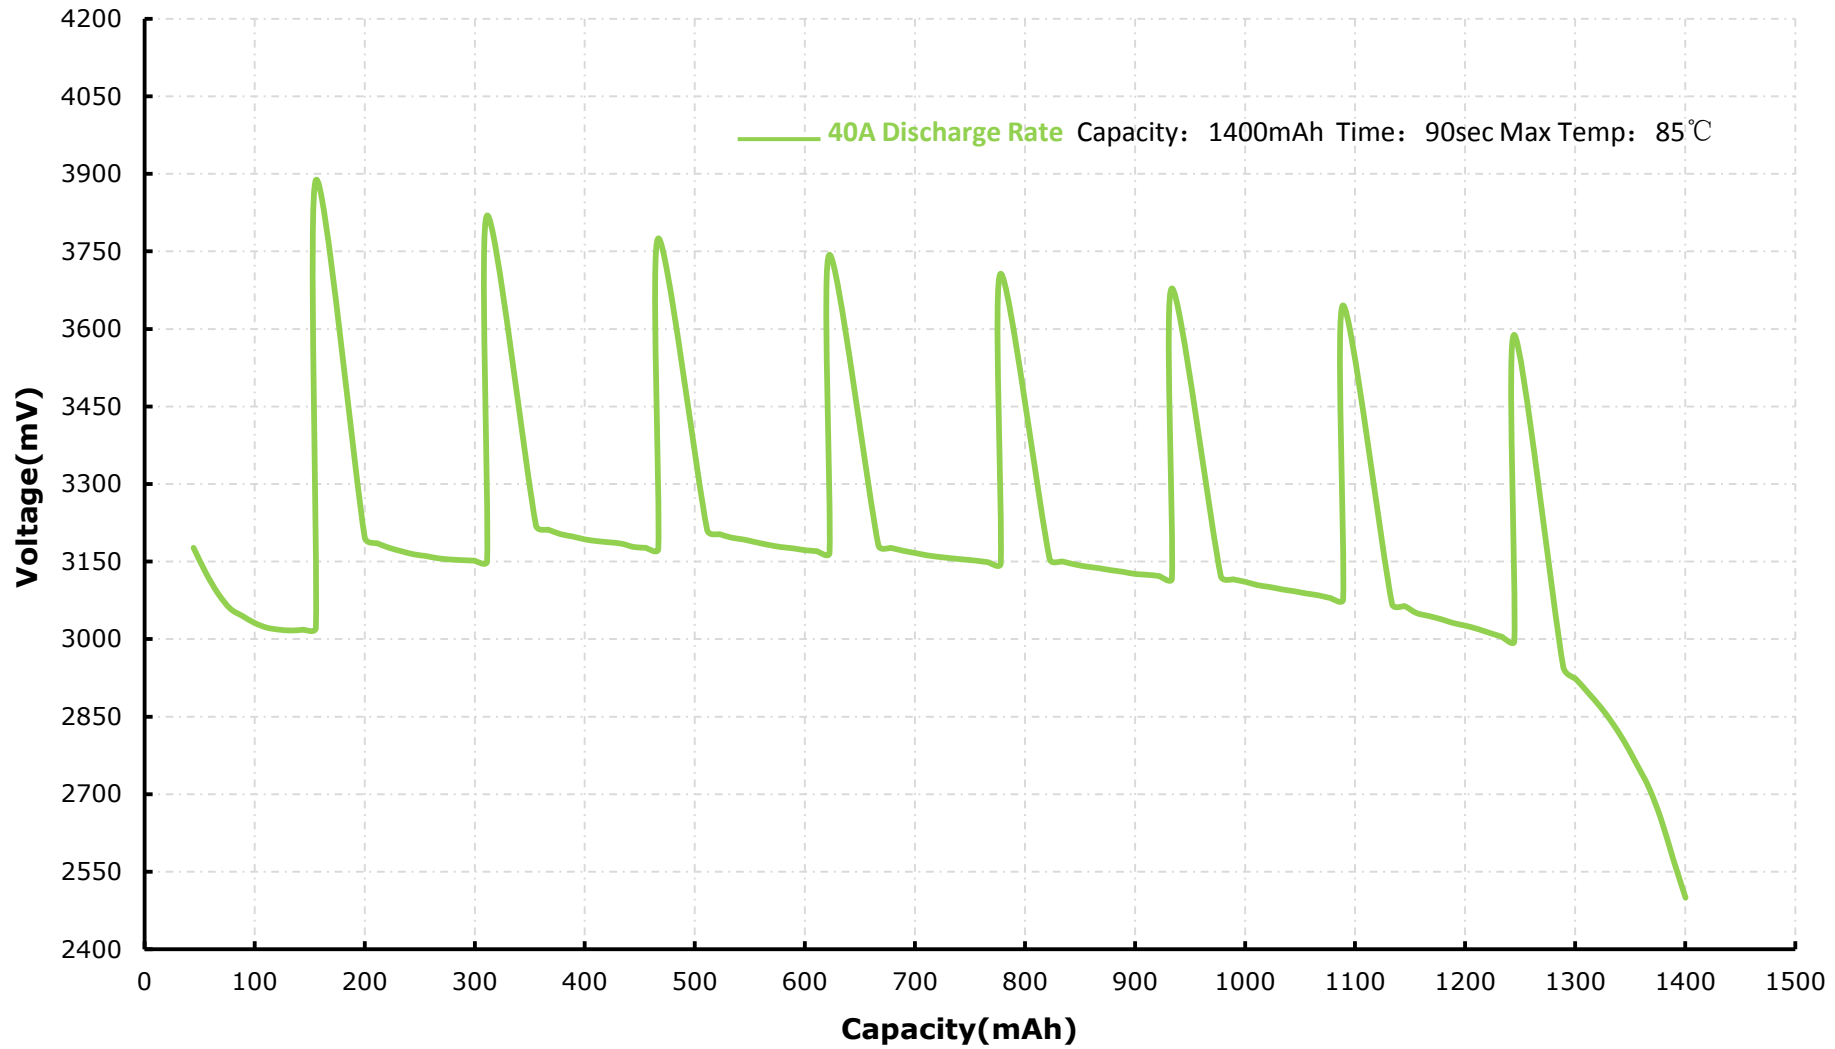

# Aspire INR18650 1800mAh Pulse Rate Discharge Chart

0.5C full charge, 20A/30A/35A/40A discharge, Pull 10s, rest 5s ;