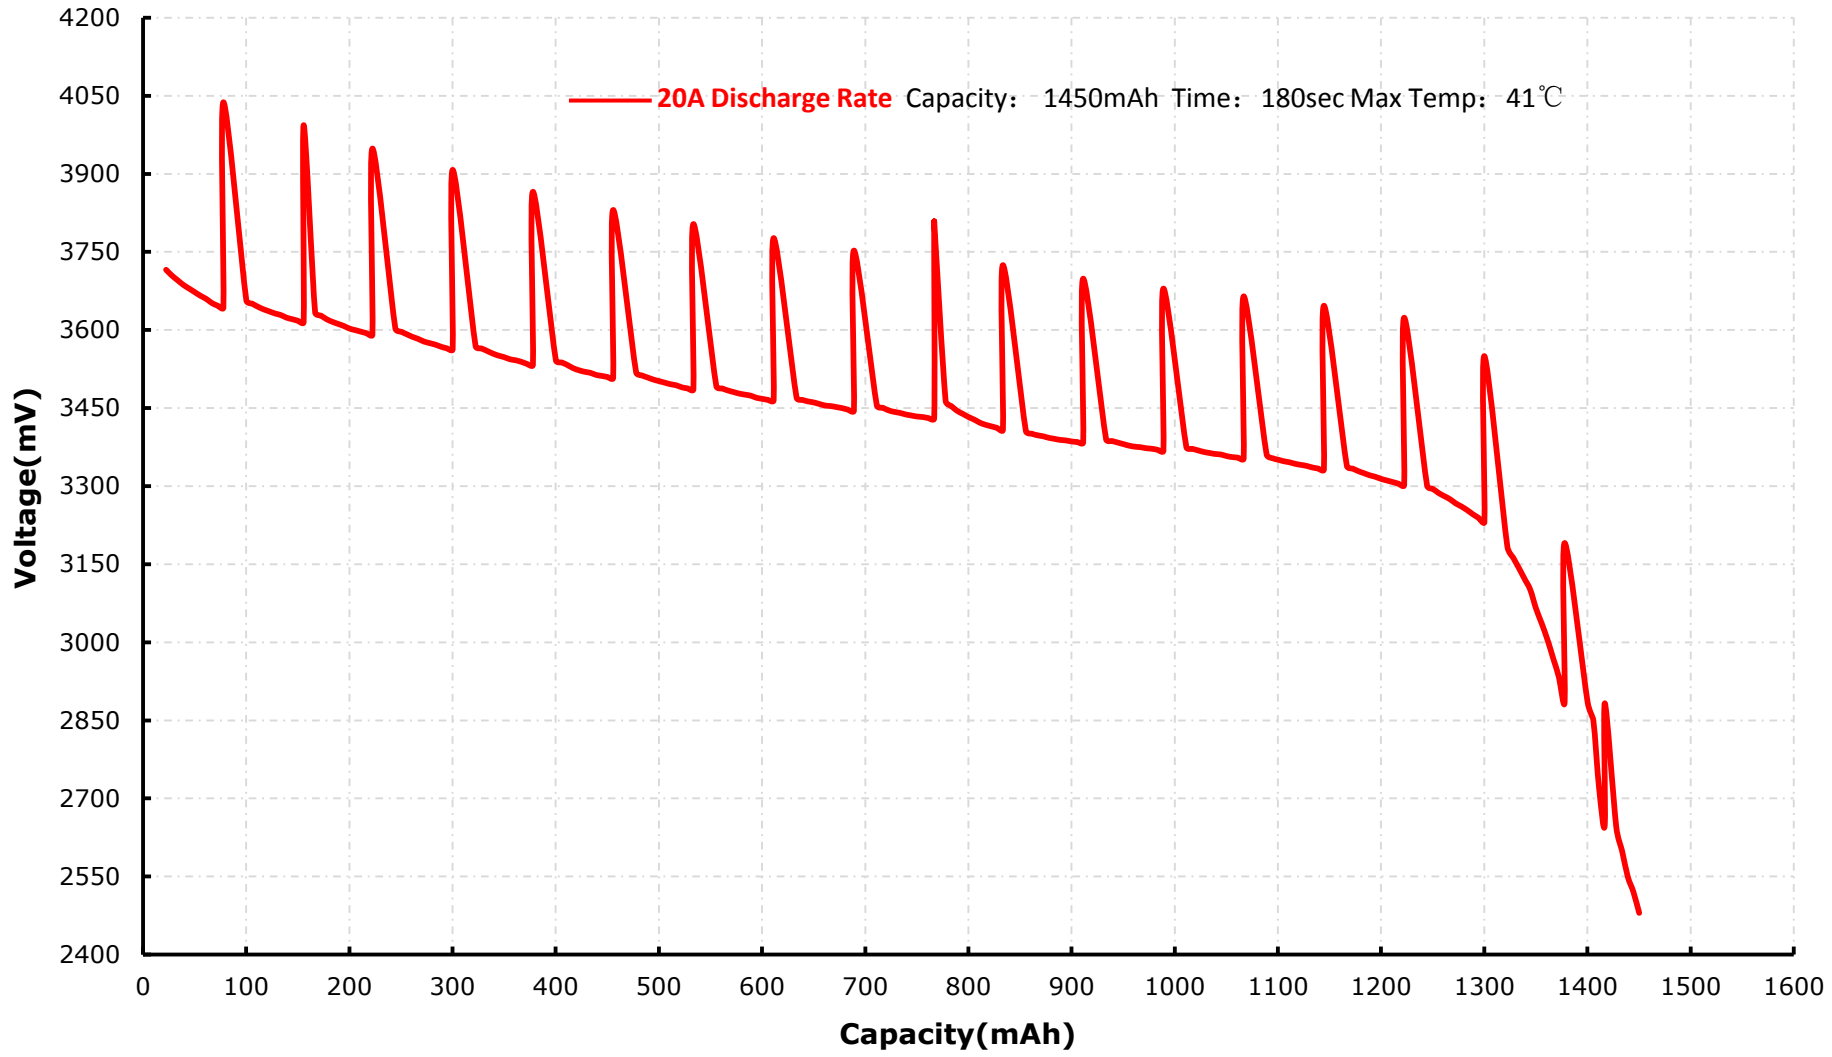

Aspire INR18650 1800mAh Pulse Rate Discharge Chart