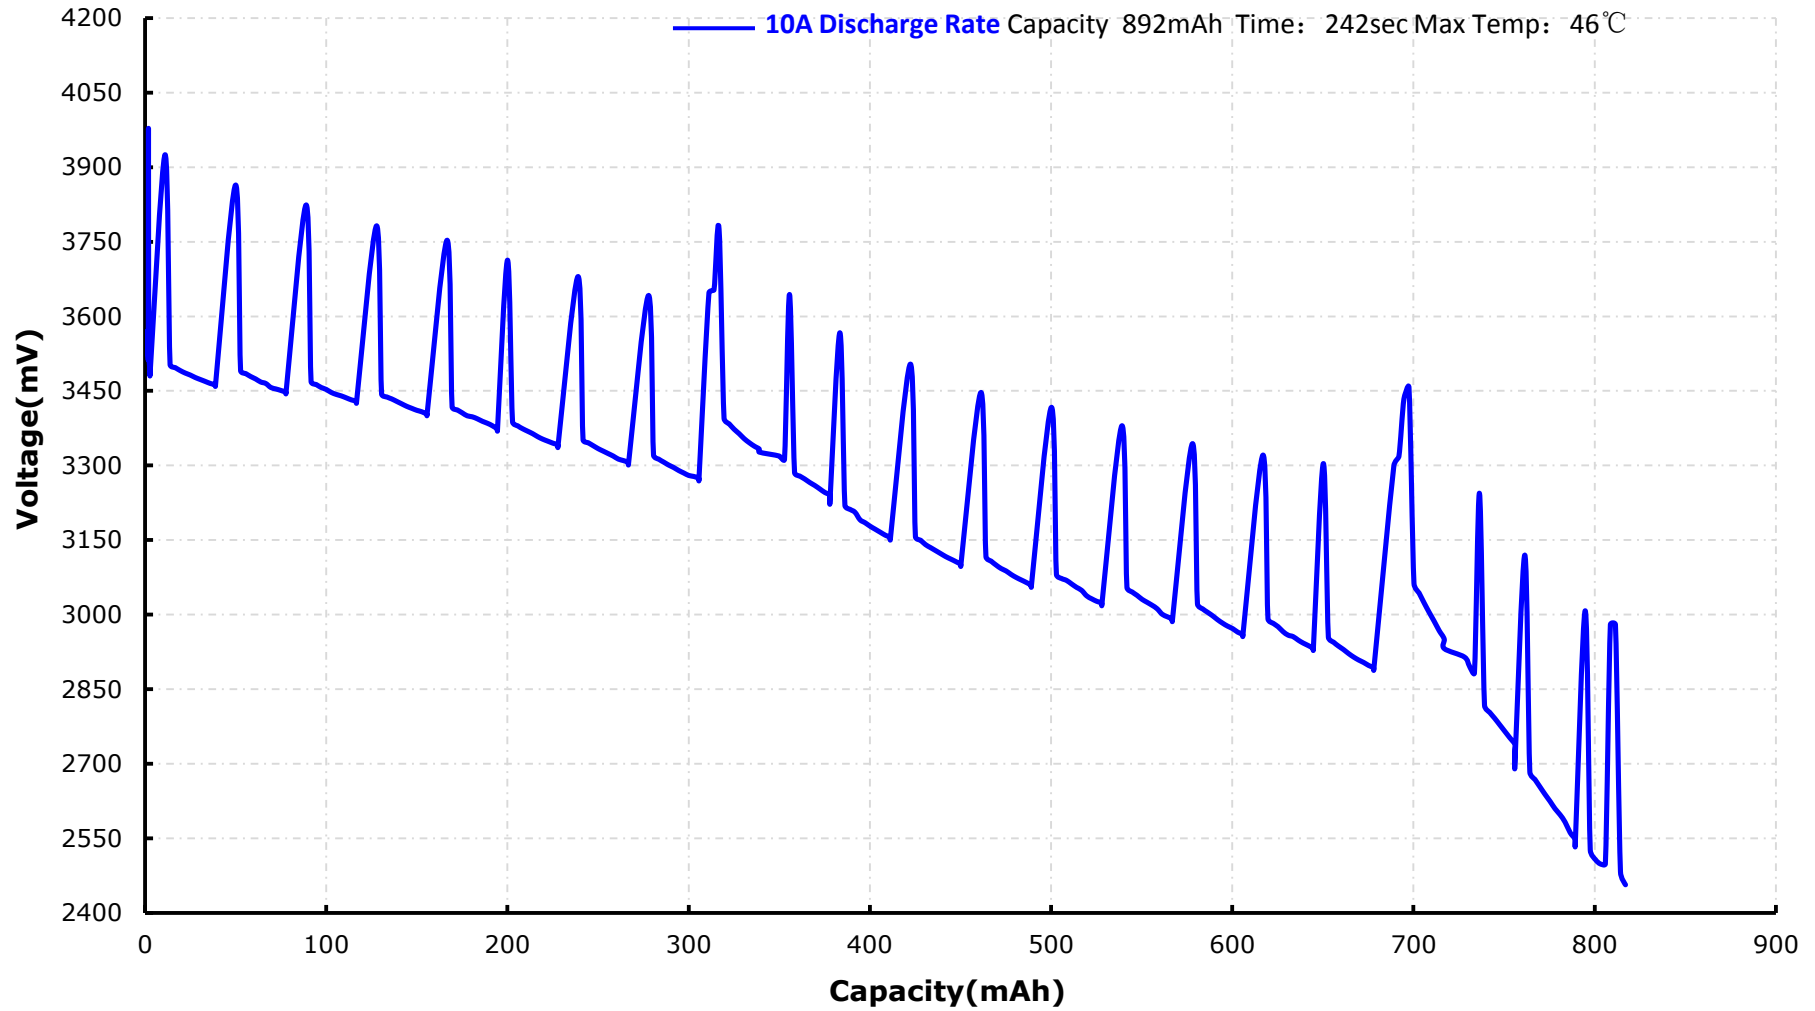

Aspire INR18350 1100mAh Pulse Rate Discharge Chart

Aspire INR18350 1100mAh Pulse Rate Discharge Chart

Aspire INR18350 1100mAh Pulse Rate Discharge Chart