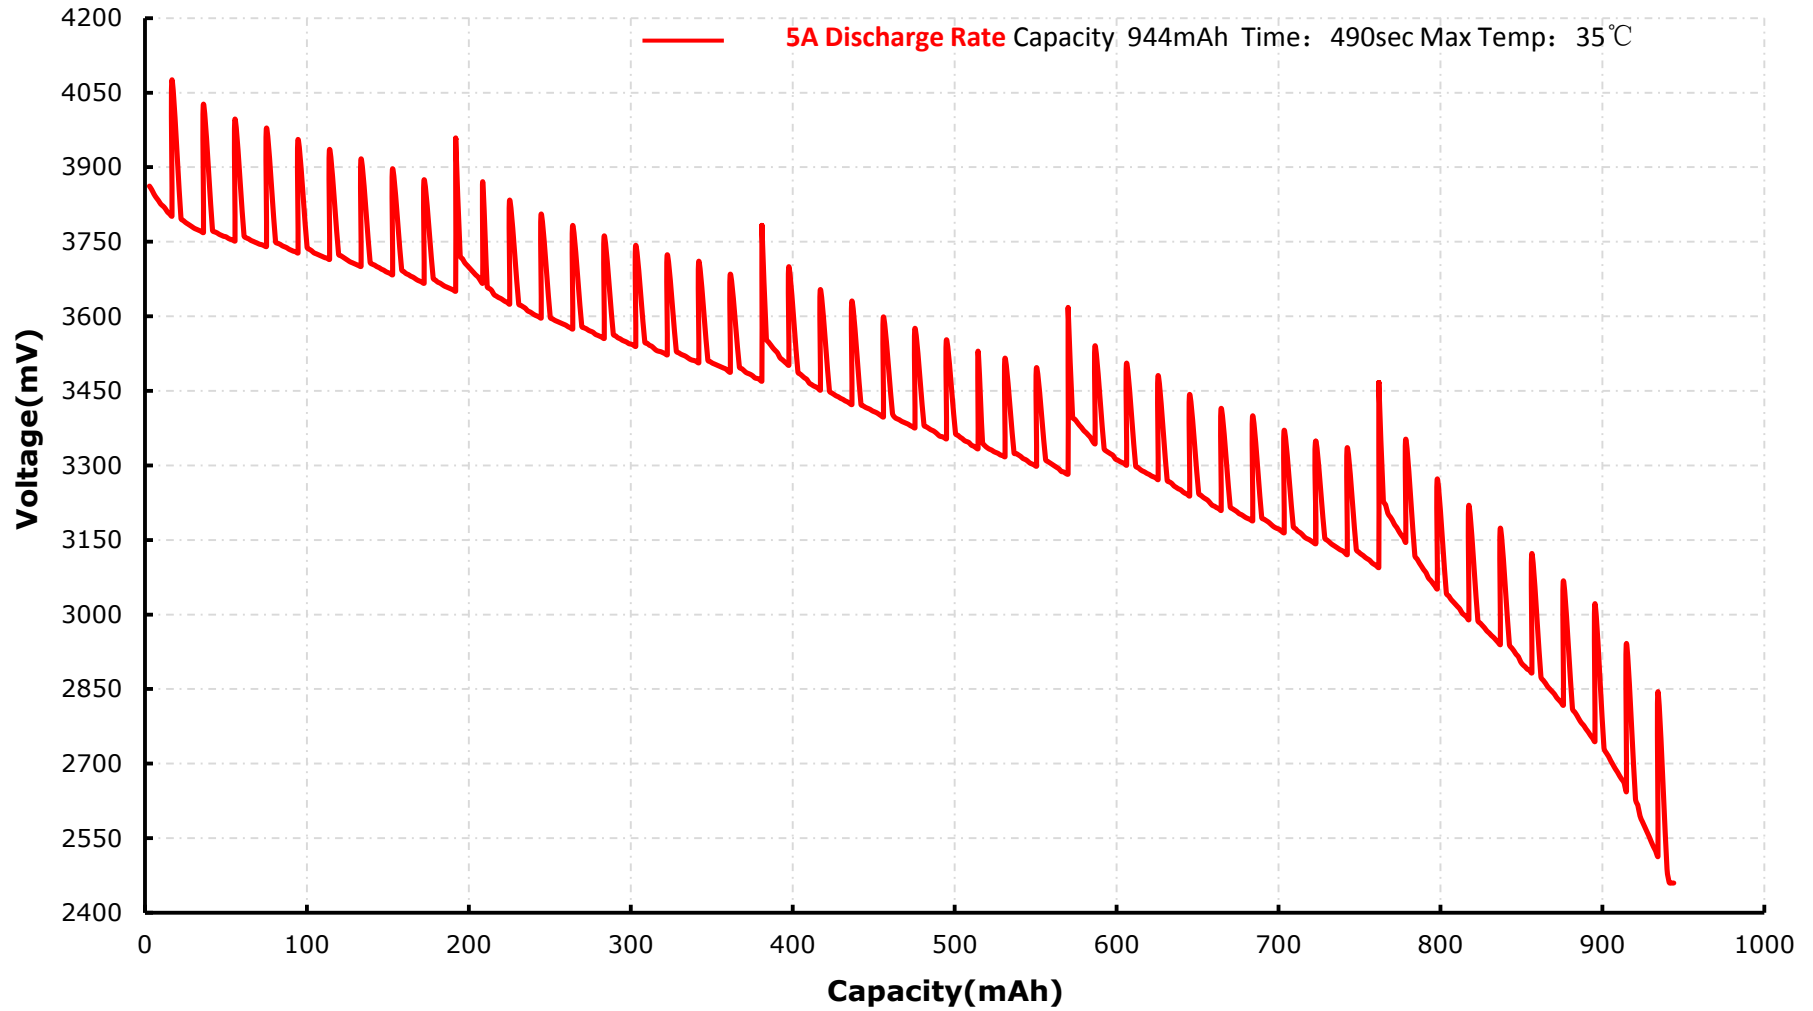

Aspire INR18350 1100mAh Pulse Rate Discharge Chart

Aspire INR18350 1100mAh Pulse Rate Discharge Chart

Aspire INR18350 1100mAh Pulse Rate Discharge Chart