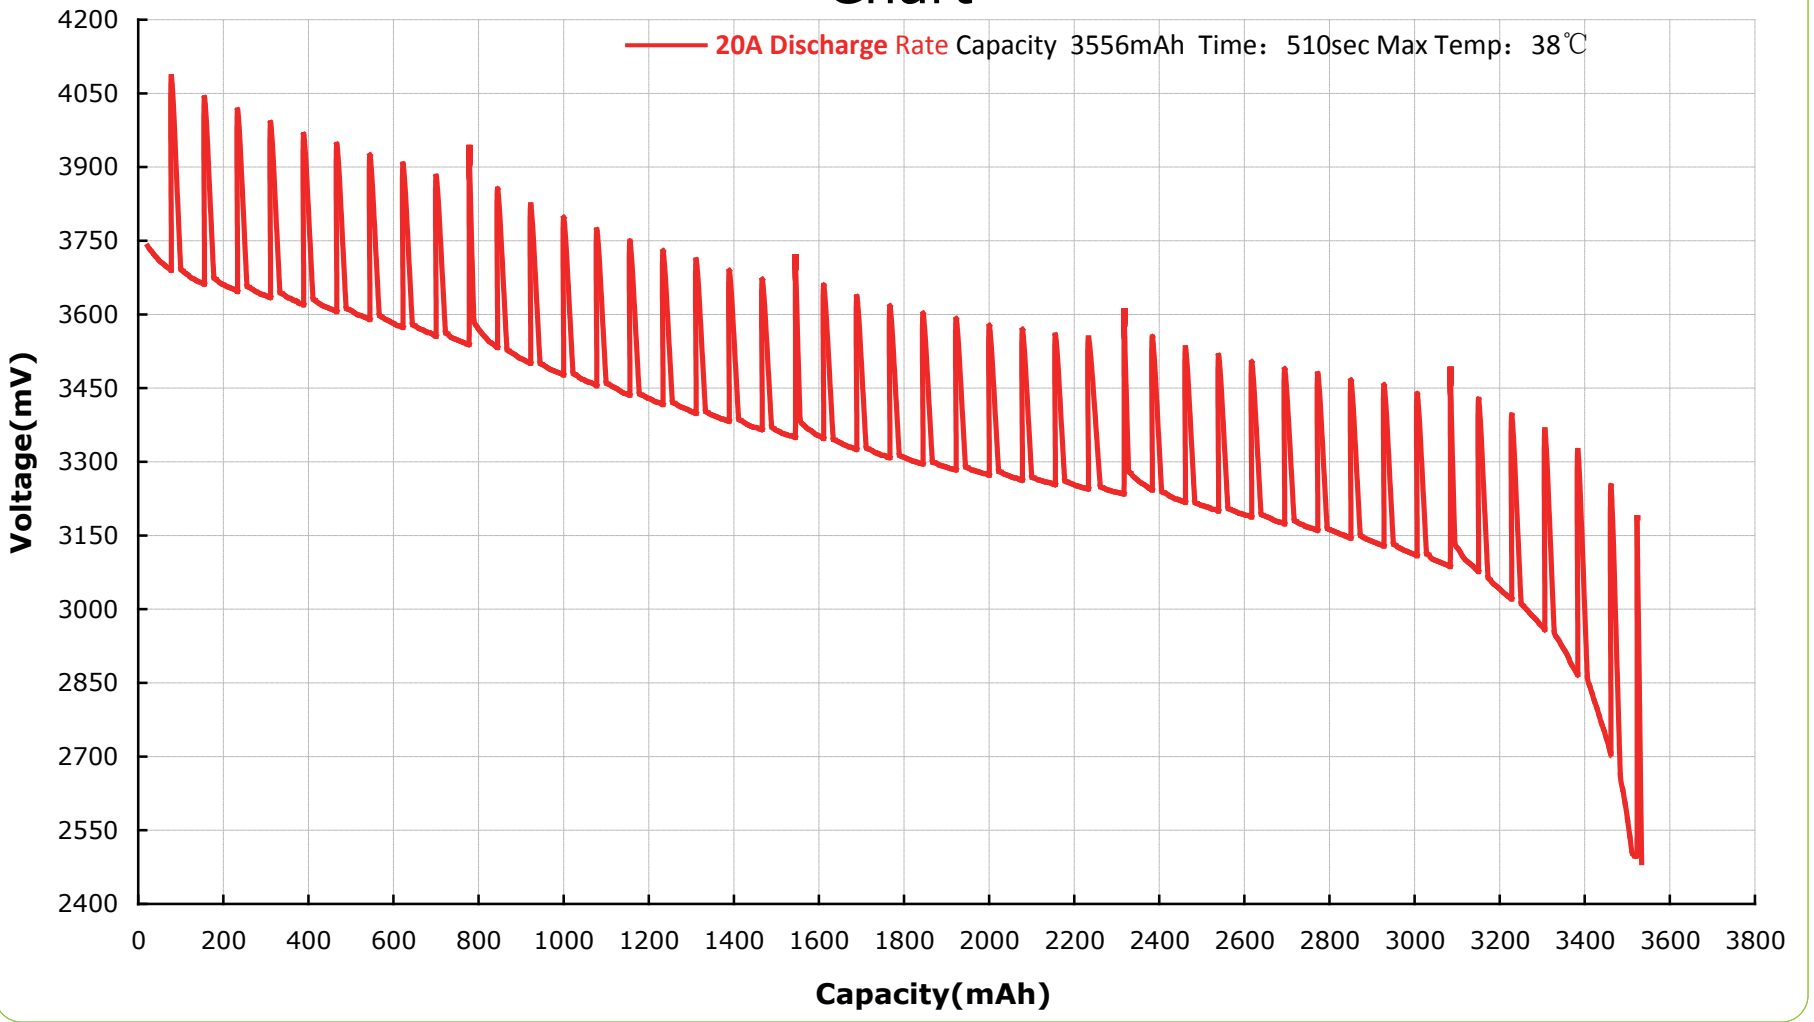

Aspire INR26650 4300mAh Pulse Rate Discharge Chart

Aspire INR26650 4300mAh Pulse Rate Discharge Chart

Aspire INR26650 4300mAh Pulse Rate Discharge Chart

Aspire INR26650 4300mAh Pulse Rate Discharge Chart