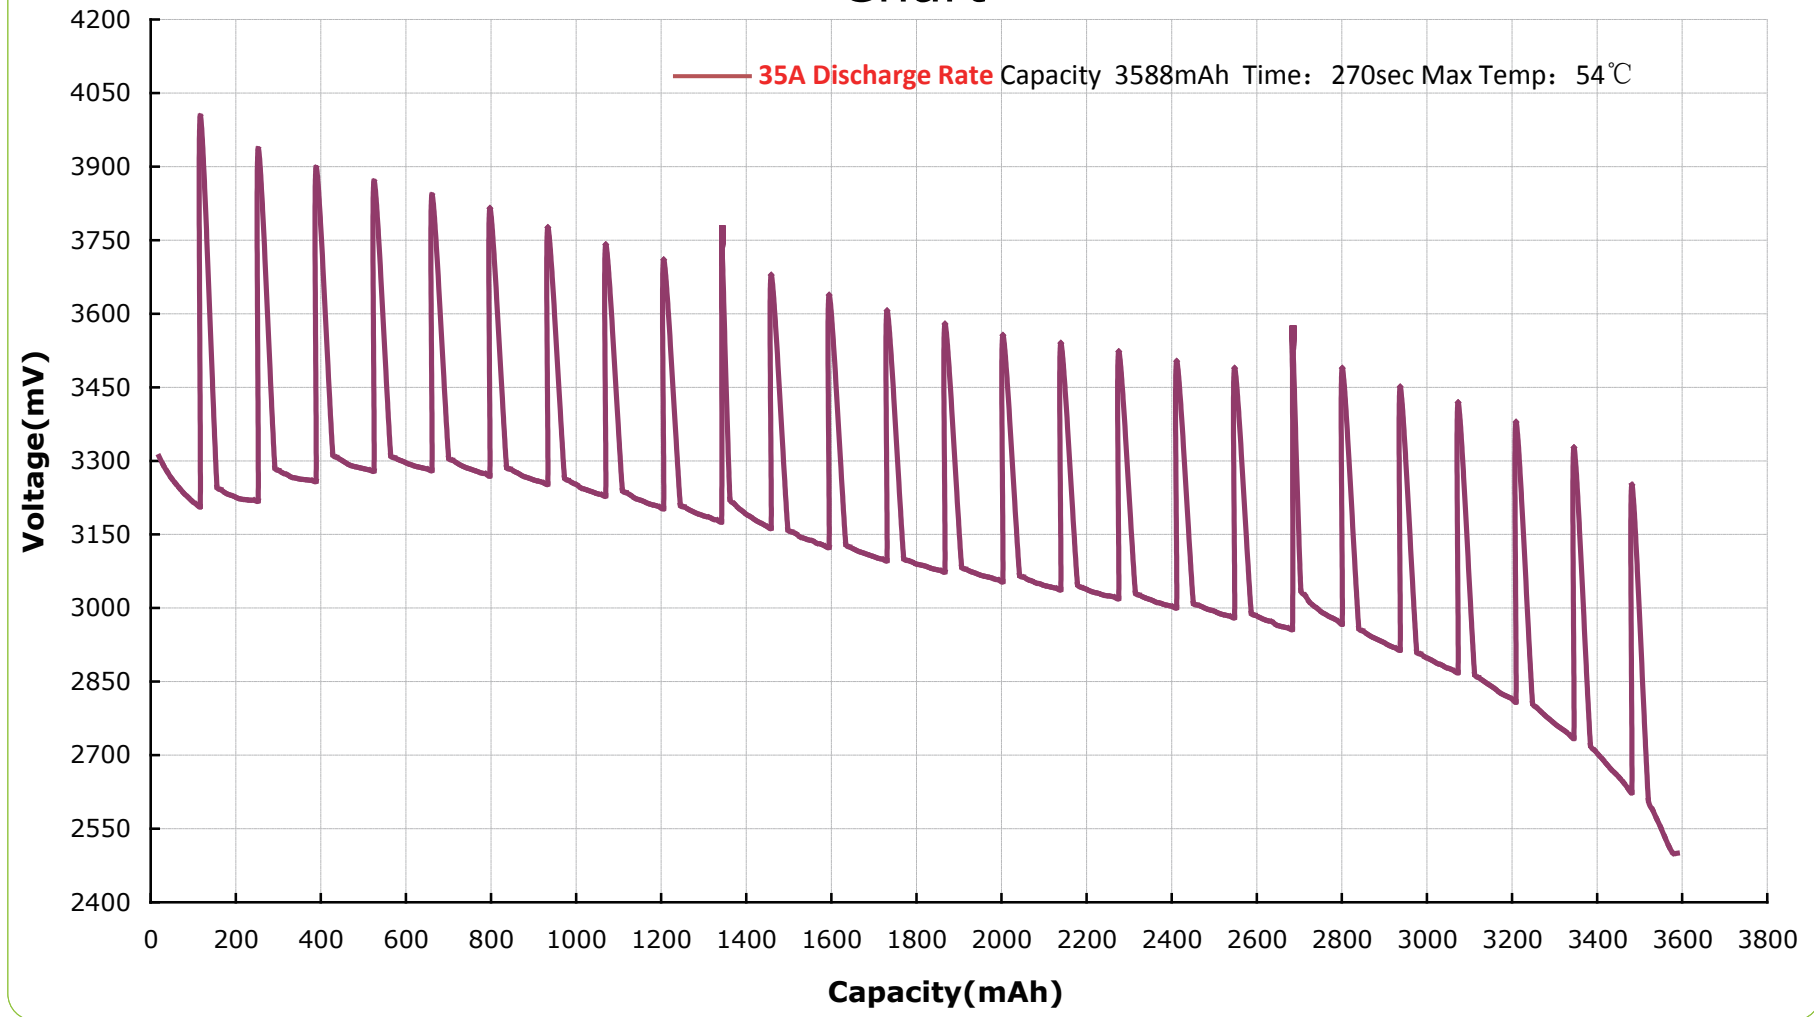

Aspire INR26650 4300mAh Pulse Rate Discharge Chart

Aspire INR26650 4300mAh Pulse Rate Discharge Chart

Aspire INR26650 4300mAh Pulse Rate Discharge Chart

Aspire INR26650 4300mAh Pulse Rate Discharge Chart