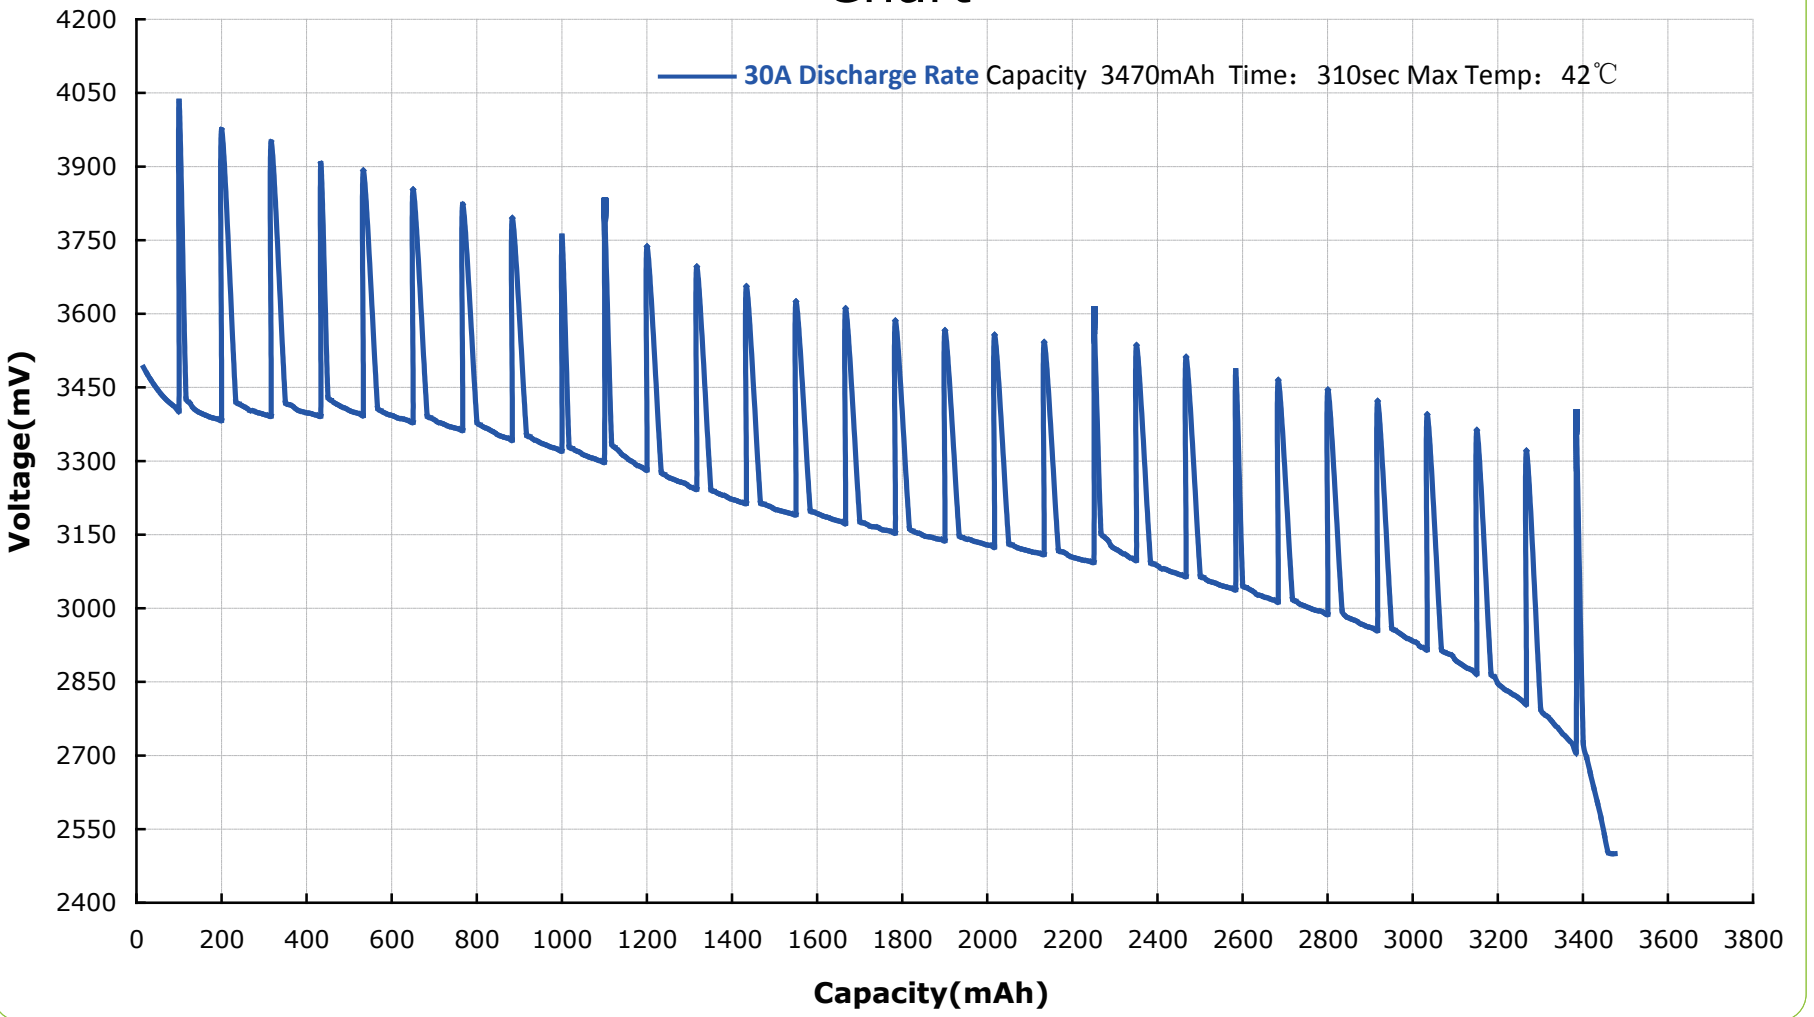

Aspire INR26650 4300mAh Pulse Rate Discharge Chart

Aspire INR26650 4300mAh Pulse Rate Discharge Chart

Aspire INR26650 4300mAh Pulse Rate Discharge Chart

Aspire INR26650 4300mAh Pulse Rate Discharge Chart